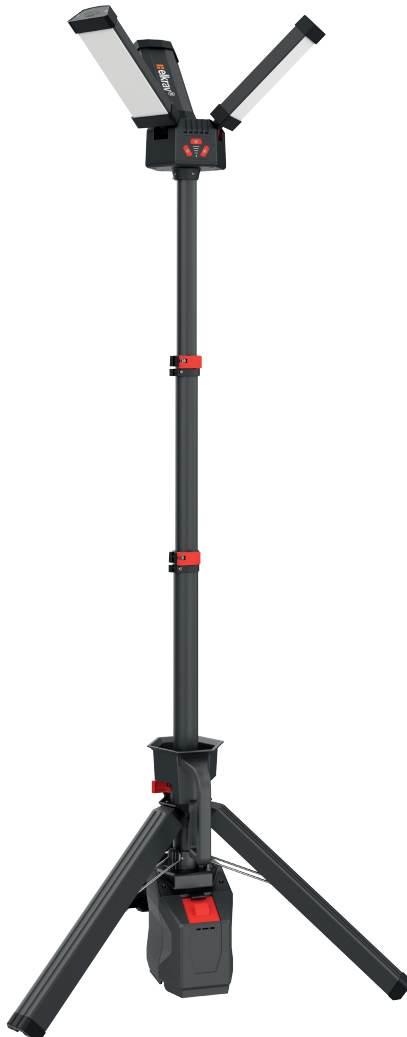

USER INSTRUCTIONS

TRIPOD HYBRID

P/N: 3500001

IMPORTANT!

Please read these safety guidelines thoroughly before operating the Tripod Hybrid. Keep this document in a secure location for future reference.

Technical Specifications:

Safety Class:	II
Protection Rating:	IP54
Input Voltage:	220–240 V~ 50/60 Hz
Operating Temperature Range:	-10 °C to +40 °C

Single Lamp Details:

Power Consumption:	92 W
Luminous Output:	9000 lm (3000 lm x 3)

Operating Durations:

- Approx. 90 minutes (1500 lm)
- Approx. 45 minutes (3000 lm)
- Approx. 30 minutes (4500 lm)
- Approx. 15 minutes (9000 lm)

Dimensions (L/W/H):	1038 x 193 x 153 mm
Weight:	4100 g (lamp) + 550 g (cable)

Before Use:

This LED lamp is designed for both indoor and outdoor applications. Any other usage or modifications to the device are prohibited.

Safety Instructions:

1. Verify that the available power supply matches the lamp's required voltage before use.
2. Inspect the lamp and its power cable for damage prior to every use. Never operate the lamp if any defects are detected. **Caution! Damaged components pose a severe risk of electric shock!**
3. Avoid using the lamp in hazardous areas with flammable liquids, gases, or dust. **This can create a life-threatening explosion risk.**
4. Do not stare directly at the LED light, as it is extremely bright.
5. Keep the lamp out of reach of children, as they may not understand the dangers of electrical devices.